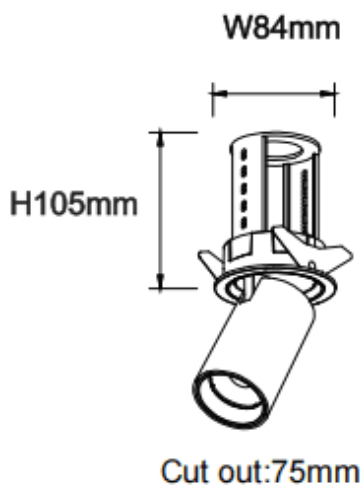

PTT R

Lavov downlight from the family PTT R with a power of 18W and a beam angle of 15°. Finished in White colour. Trim version. With a total lumen output of 1800lm and a luminous efficacy of 100lm/W. Made in Die Cast Aluminum. Driver ON/OFF. CCT 3000K.

Item code	86.D146.3311.01
Product type	Indoor
Category	Downlights
Family	PTT
Subfamily	PTT R
Pictograms	

Dimensions

Product dimensions (mm) **Ø84xH105mm**

Scheme

Product	
Real power (W)	18
Real luminous flux (Lm)	1800
Luminous efficiency (Lm/W)	100
Beam angle (°)	15
Life time (h)	50000 h L80B10
Colour	White
Control gear included	Yes
Control gear	ON/OFF
Flicker Free	Yes
Light source	LED
Type of LED	COB
Colour temperature (K)	3000
Colour consistency (SDCM)	SDCM<3
CRI	90