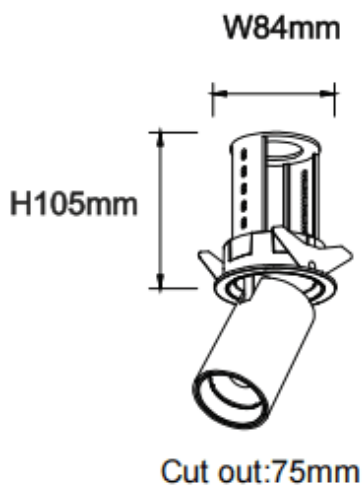

### PTT R

Lavov downlight from the family PTT R with a power of 18W and a beam angle of 15°. Finished in White colour. Trim version. With a total lumen output of 1800lm and a luminous efficacy of 100lm/W. Made in Die Cast Aluminum. Driver ON/OFF. CCT 3000K.

### Dimensions

Product dimensions (mm)  $\varnothing 84 \times H105 \text{mm}$

### Scheme

Item code	86.D146.3311.01
Product type	Indoor
Category	Downlights
Family	PTT
Subfamily	PTT R
Pictograms	

Product	
Real power (W)	18
Real luminous flux (Lm)	1800
Luminous efficiency (Lm/W)	100
Beam angle (°)	15
Life time (h)	50000 h L80B10
Colour	White
Control gear included	Yes
Control gear	ON/OFF
Flicker Free	Yes
Light source	LED
Type of LED	COB
Colour temperature (K)	3000
Colour consistency (SDCM)	SDCM3
CRI	90