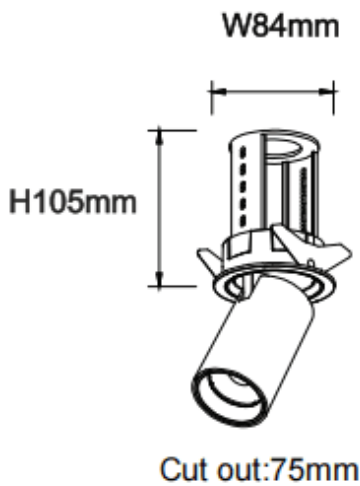

**PTT R**

Lavov downlight from the family PTT R with a power of 18W and a beam angle of 15°. Finished in Black colour. Trim version. With a total lumen output of 1800lm and a luminous efficacy of 100lm/W. Made in Die Cast Aluminum. Driver ON/OFF. CCT 3000K.

Dimensions

Product dimensions (mm) $\varnothing 84 \times H105 \text{mm}$

Scheme

Item code	86.D146.3311.02
Product type	Indoor
Category	Downlights
Family	PTT
Subfamily	PTT R
Pictograms	

Product	
Real power (W)	18
Real luminous flux (Lm)	1800
Luminous efficiency (Lm/W)	100
Beam angle (°)	15
Life time (h)	50000 h L80B10
Colour	Black
Control gear included	Yes
Control gear	ON/OFF
Flicker Free	Yes
Light source	LED
Type of LED	COB
Colour temperature (K)	3000
Colour consistency (SDCM)	SDCM3
CRI	90