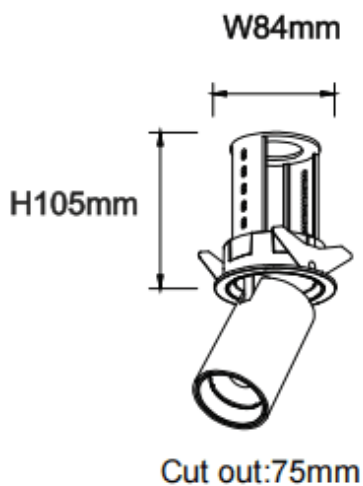

PTT R

Lavov downlight from the family PTT R with a power of 18W and a beam angle of 15°. Finished in Black colour. Trim version. With a total lumen output of 1800lm and a luminous efficacy of 100lm/W. Made in Die Cast Aluminum. Driver DALI. CCT 3000K.

Item code	86.D146.3313.02
Product type	Indoor
Category	Downlights
Family	PTT
Subfamily	PTT R
Pictograms	

Dimensions

Product dimensions (mm) $\varnothing 84 \times H105 \text{mm}$

Scheme

Product	
Real power (W)	18
Real luminous flux (Lm)	1800
Luminous efficiency (Lm/W)	100
Beam angle (º)	15
Life time (h)	50000 h L80B10
Colour	Black
Control gear included	Yes
Control gear	DALI
Flicker Free	Yes
Light source	LED
Type of LED	COB
Colour temperature (K)	3000
Colour consistency (SDCM)	SDCM<3
CRI	90