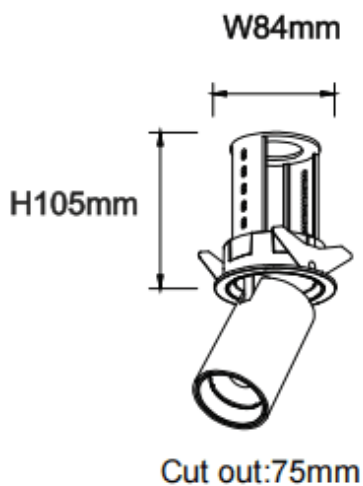

PTT R

Lavov downlight from the family PTT R with a power of 18W and a beam angle of 15°. Finished in Black colour. Trim version. With a total lumen output of 1800lm and a luminous efficacy of 100lm/W. Made in Die Cast Aluminum. Driver DALI. CCT 3000K.

Item code	86.D146.3313.02
Product type	Indoor
Category	Downlights
Family	PTT
Subfamily	PTT R
Pictograms	

Dimensions

Product dimensions (mm) $\varnothing 84 \times H105 \text{mm}$

Scheme

Product	
Real power (W)	18
Real luminous flux (Lm)	1800
Luminous efficiency (Lm/W)	100
Beam angle (°)	15
Life time (h)	50000 h L80B10
Colour	Black
Control gear included	Yes
Control gear	DALI
Flicker Free	Yes
Light source	LED
Type of LED	COB
Colour temperature (K)	3000
Colour consistency (SDCM)	SDCM3
CRI	90