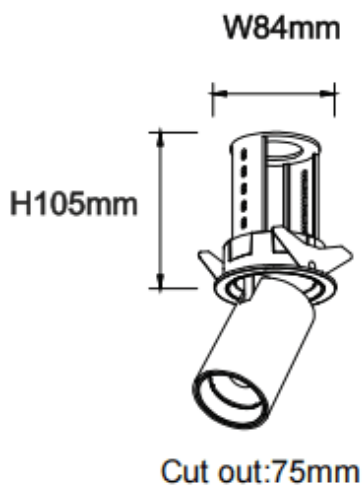

### PTT R-Smart

Lavov downlight from the family PTT R-Smart with a power of 18W and a beam angle of 15°. Finished in White colour. Trim version. With a total lumen output of 1800lm and a luminous efficacy of 100lm/W. Made in Die Cast Aluminum. Driver Dimmable Casamby ready. CCT 3000K.

#### Dimensions

Product dimensions (mm)  $\varnothing 84 \times H105 \text{mm}$

#### Scheme

Item code	86.D146.3319.01
Product type	Indoor
Category	Downlights
Family	PTT
Subfamily	PTT R-Smart
Pictograms	

Product	
Real power (W)	18
Real luminous flux (Lm)	1800
Luminous efficiency (Lm/W)	100
Beam angle (°)	15
Life time (h)	50000 h L80B10
Colour	White
Control gear included	Yes
Control gear	Dimmable Casamby ready
Flicker Free	Yes
Light source	LED
Type of LED	COB
Colour temperature (K)	3000
Colour consistency (SDCM)	SDCM3
CRI	90