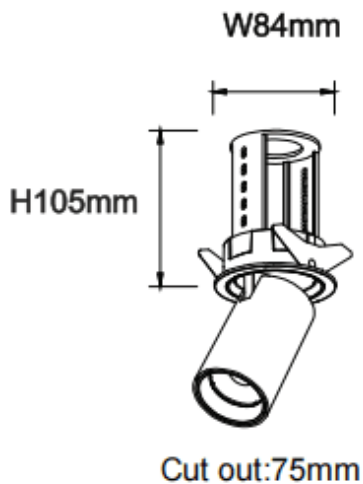

PTT R

Lavov downlight from the family PTT R with a power of 18W and a beam angle of 36°. Finished in White colour. Trim version. With a total lumen output of 1800lm and a luminous efficacy of 100lm/W. Made in Die Cast Aluminum. Driver ON/OFF. CCT 3000K.

Dimensions

Product dimensions (mm) $\varnothing 84 \times H105 \text{mm}$

Scheme

Item code	86.D146.3331.01
Product type	Indoor
Category	Downlights
Family	PTT
Subfamily	PTT R
Pictograms	

Product	
Real power (W)	18
Real luminous flux (Lm)	1800
Luminous efficiency (Lm/W)	100
Beam angle (°)	36
Life time (h)	50000 h L80B10
Colour	White
Control gear included	Yes
Control gear	ON/OFF
Flicker Free	Yes
Light source	LED
Type of LED	COB
Colour temperature (K)	3000
Colour consistency (SDCM)	SDCM3
CRI	90