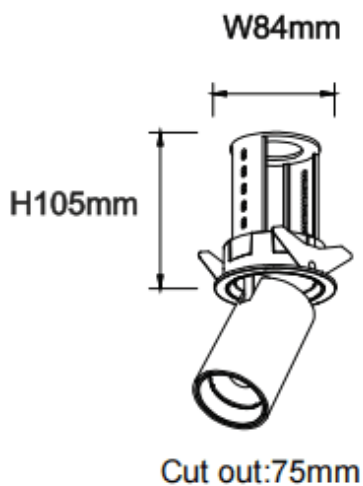

PTT R

Lavov downlight from the family PTT R with a power of 18W and a beam angle of 36°. Finished in White colour. Trim version. With a total lumen output of 1800lm and a luminous efficacy of 100lm/W. Made in Die Cast Aluminum. Driver DALI. CCT 3000K.

Item code	86.D146.3333.01
Product type	Indoor
Category	Downlights
Family	PTT
Subfamily	PTT R
Pictograms	

Dimensions

Product dimensions (mm) $\varnothing 84 \times H105 \text{mm}$

Scheme

Product	
Real power (W)	18
Real luminous flux (Lm)	1800
Luminous efficiency (Lm/W)	100
Beam angle (º)	36
Life time (h)	50000 h L80B10
Colour	White
Control gear included	Yes
Control gear	DALI
Flicker Free	Yes
Light source	LED
Type of LED	COB
Colour temperature (K)	3000
Colour consistency (SDCM)	SDCM<3
CRI	90