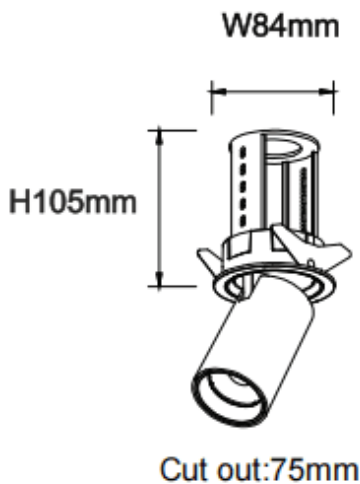

PTT R-Smart

Lavov downlight from the family PTT R-Smart with a power of 18W and a beam angle of 36°. Finished in White colour. Trim version. With a total lumen output of 1800lm and a luminous efficacy of 100lm/W. Made in Die Cast Aluminum. Driver Dimmable Casamby ready. CCT 3000K.

Dimensions

Product dimensions (mm) $\varnothing 84 \times H105 \text{mm}$

Scheme

Item code	86.D146.3339.01
Product type	Indoor
Category	Downlights
Family	PTT
Subfamily	PTT R-Smart
Pictograms	

Product	
Real power (W)	18
Real luminous flux (Lm)	1800
Luminous efficiency (Lm/W)	100
Beam angle (º)	36
Life time (h)	50000 h L80B10
Colour	White
Control gear included	Yes
Control gear	Dimmable Casamby ready
Flicker Free	Yes
Light source	LED
Type of LED	COB
Colour temperature (K)	3000
Colour consistency (SDCM)	SDCM<3
CRI	90