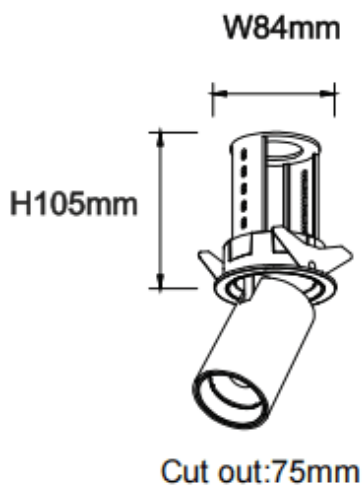

PTT R

Lavov downlight from the family PTT R with a power of 18W and a beam angle of 55°. Finished in White colour. Trim version. With a total lumen output of 1800lm and a luminous efficacy of 100lm/W. Made in Die Cast Aluminum. Driver ON/OFF. CCT 3000K.

Dimensions

Product dimensions (mm) $\varnothing 84 \times H105 \text{mm}$

Scheme

Item code	86.D146.3341.01
Product type	Indoor
Category	Downlights
Family	PTT
Subfamily	PTT R
Pictograms	

Product	
Real power (W)	18
Real luminous flux (Lm)	1800
Luminous efficiency (Lm/W)	100
Beam angle (°)	55
Life time (h)	50000 h L80B10
Colour	White
Control gear included	Yes
Control gear	ON/OFF
Flicker Free	Yes
Light source	LED
Type of LED	COB
Colour temperature (K)	3000
Colour consistency (SDCM)	SDCM3
CRI	90