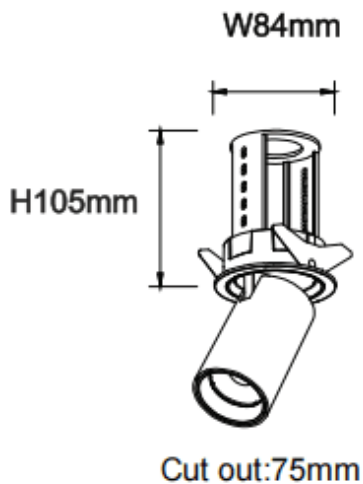

PTT R

Lavov downlight from the family PTT R with a power of 18W and a beam angle of 55°. Finished in Black colour. Trim version. With a total lumen output of 1800lm and a luminous efficacy of 100lm/W. Made in Die Cast Aluminum. Driver DALI. CCT 3000K.

Item code	86.D146.3343.02
Product type	Indoor
Category	Downlights
Family	PTT
Subfamily	PTT R
Pictograms	

Dimensions

Product dimensions (mm) $\varnothing 84 \times H105 \text{mm}$

Scheme

Product	
Real power (W)	18
Real luminous flux (Lm)	1800
Luminous efficiency (Lm/W)	100
Beam angle (º)	55
Life time (h)	50000 h L80B10
Colour	Black
Control gear included	Yes
Control gear	DALI
Flicker Free	Yes
Light source	LED
Type of LED	COB
Colour temperature (K)	3000
Colour consistency (SDCM)	SDCM<3
CRI	90