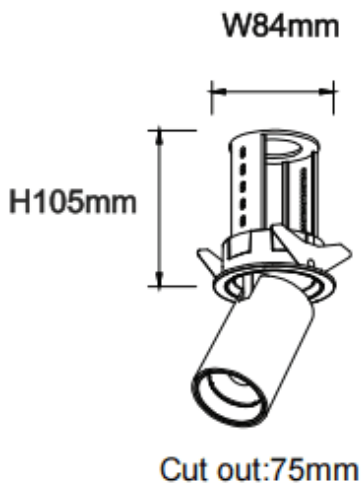

### PTT R-Smart

Lavov downlight from the family PTT R-Smart with a power of 18W and a beam angle of 55°. Finished in White colour. Trim version. With a total lumen output of 1800lm and a luminous efficacy of 100lm/W. Made in Die Cast Aluminum. Driver Dimmable Casamby ready. CCT 3000K.

### Dimensions

**Product dimensions (mm)**      **Ø84xH105mm**

### Scheme

<b>Product</b>	
<b>Real power (W)</b>	<b>18</b>
<b>Real luminous flux (Lm)</b>	<b>1800</b>
<b>Luminous efficiency (Lm/W)</b>	<b>100</b>
<b>Beam angle (°)</b>	<b>55</b>
<b>Life time (h)</b>	<b>50000 h L80B10</b>
<b>Colour</b>	<b>White</b>
<b>Control gear included</b>	<b>Yes</b>
<b>Control gear</b>	<b>Dimmable Casamby ready</b>
<b>Flicker Free</b>	<b>Yes</b>
<b>Light source</b>	<b>LED</b>
<b>Type of LED</b>	<b>COB</b>
<b>Colour temperature (K)</b>	<b>3000</b>
<b>Colour consistency (SDCM)</b>	<b>SDCM3</b>
<b>CRI</b>	<b>90</b>