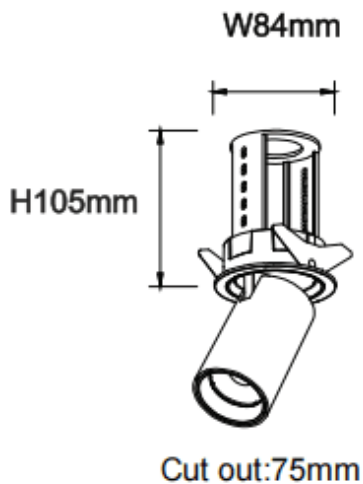

### PTT R

Lavov downlight from the family PTT R with a power of 18W and a beam angle of 15°. Finished in White colour. Trim version. With a total lumen output of 1800lm and a luminous efficacy of 100lm/W. Made in Die Cast Aluminum. Driver ON/OFF. CCT 4000K.

### Dimensions

Product dimensions (mm)  $\varnothing 84 \times H105 \text{mm}$

### Scheme

Item code	86.D146.3411.01
Product type	Indoor
Category	Downlights
Family	PTT
Subfamily	PTT R
Pictograms	

Product	
Real power (W)	18
Real luminous flux (Lm)	1800
Luminous efficiency (Lm/W)	100
Beam angle (°)	15
Life time (h)	50000 h L80B10
Colour	White
Control gear included	Yes
Control gear	ON/OFF
Flicker Free	Yes
Light source	LED
Type of LED	COB
Colour temperature (K)	4000
Colour consistency (SDCM)	SDCM3
CRI	90