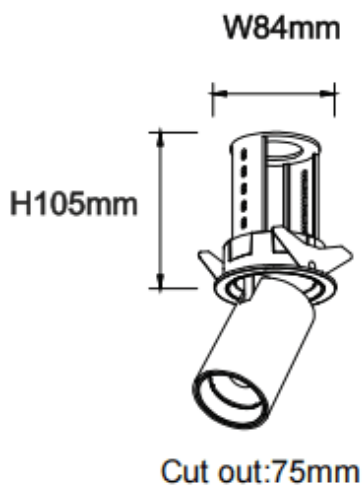

PTT R

Lavov downlight from the family PTT R with a power of 18W and a beam angle of 36°. Finished in Black colour. Trim version. With a total lumen output of 1800lm and a luminous efficacy of 100lm/W. Made in Die Cast Aluminum. Driver ON/OFF. CCT 4000K.

Dimensions

Product dimensions (mm) $\varnothing 84 \times H105 \text{mm}$

Scheme

Item code	86.D146.3431.02
Product type	Indoor
Category	Downlights
Family	PTT
Subfamily	PTT R
Pictograms	

Product	
Real power (W)	18
Real luminous flux (Lm)	1800
Luminous efficiency (Lm/W)	100
Beam angle (°)	36
Life time (h)	50000 h L80B10
Colour	Black
Control gear included	Yes
Control gear	ON/OFF
Flicker Free	Yes
Light source	LED
Type of LED	COB
Colour temperature (K)	4000
Colour consistency (SDCM)	SDCM3
CRI	90