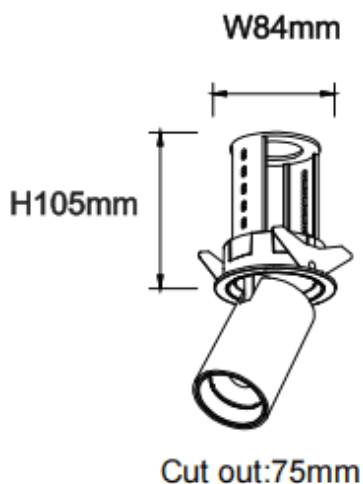

PTT R-Smart

Lavov downlight from the family PTT R-Smart with a power of 18W and a beam angle of 36°. Finished in Black colour. Trim version. With a total lumen output of 1800lm and a luminous efficacy of 100lm/W. Made in Die Cast Aluminum. Driver Dimmable Casamby ready. CCT 4000K.

Item code	86.D146.3439.02
Product type	Indoor
Category	Downlights
Family	PTT
Subfamily	PTT R-Smart
Pictograms	

Dimensions

Product dimensions (mm) **Ø84xH105mm**

Scheme

Product	
Real power (W)	18
Real luminous flux (Lm)	1800
Luminous efficiency (Lm/W)	100
Beam angle (&ordm;)	36
Life time (h)	50000 h L80B10
Colour	Black
Control gear included	Yes
Control gear	Dimmable Casamby ready
Flicker Free	Yes
Light source	LED
Type of LED	COB
Colour temperature (K)	4000
Colour consistency (SDCM)	SDCM<3
CRI	90