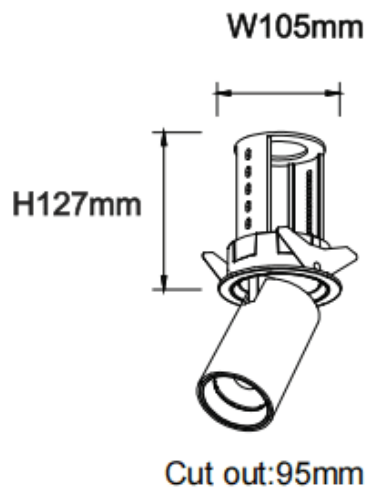

**PTT R**

Lavov downlight from the family PTT R with a power of 30W and a beam angle of 15°. Finished in White colour. Trim version. With a total lumen output of 3000lm and a luminous efficacy of 100lm/W. Made in Die Cast Aluminum. Driver ON/OFF. CCT 3000K.

Dimensions

Product dimensions (mm) $\varnothing 105 \times H127 \text{mm}$

Scheme

Item code	86.D146.4311.01
Product type	Indoor
Category	Downlights
Family	PTT
Subfamily	PTT R
Pictograms	

Product	
Real power (W)	30
Real luminous flux (Lm)	3000
Luminous efficiency (Lm/W)	100
Beam angle (°)	15
Life time (h)	50000 h L80B10
Colour	White
Control gear included	Yes
Control gear	ON/OFF
Flicker Free	Yes
Light source	LED
Type of LED	COB
Colour temperature (K)	3000
Colour consistency (SDCM)	SDCM3
CRI	90