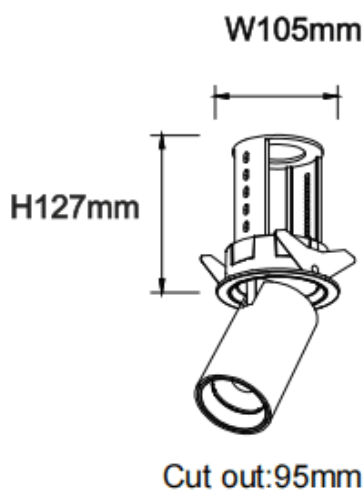

PTT R

Lavov downlight from the family PTT R with a power of 30W and a beam angle of 15°. Finished in Black colour. Trim version. With a total lumen output of 3000lm and a luminous efficacy of 100lm/W. Made in Die Cast Aluminum. Driver ON/OFF. CCT 3000K.

Dimensions

Product dimensions (mm) $\varnothing 105 \times H127 \text{mm}$

Scheme

Item code	86.D146.4311.02
Product type	Indoor
Category	Downlights
Family	PTT
Subfamily	PTT R
Pictograms	

Product	
Real power (W)	30
Real luminous flux (Lm)	3000
Luminous efficiency (Lm/W)	100
Beam angle (°)	15
Life time (h)	50000 h L80B10
Colour	Black
Control gear included	Yes
Control gear	ON/OFF
Flicker Free	Yes
Light source	LED
Type of LED	COB
Colour temperature (K)	3000
Colour consistency (SDCM)	SDCM3
CRI	90