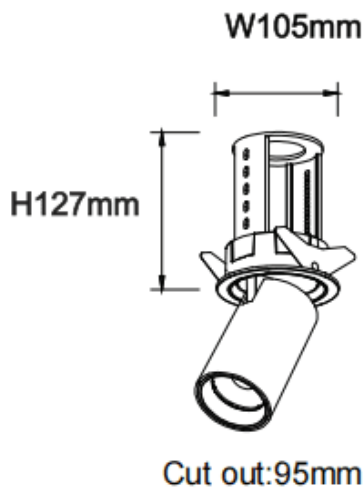

PTT R

Lavov downlight from the family PTT R with a power of 30W and a beam angle of 15°. Finished in White colour. Trim version. With a total lumen output of 3000lm and a luminous efficacy of 100lm/W. Made in Die Cast Aluminum. Driver DALI. CCT 3000K.

Item code	86.D146.4313.01
Product type	Indoor
Category	Downlights
Family	PTT
Subfamily	PTT R
Pictograms	

Dimensions

Product dimensions (mm) $\varnothing 105 \times H127 \text{mm}$

Scheme

Product	
Real power (W)	30
Real luminous flux (Lm)	3000
Luminous efficiency (Lm/W)	100
Beam angle (°)	15
Life time (h)	50000 h L80B10
Colour	White
Control gear included	Yes
Control gear	DALI
Flicker Free	Yes
Light source	LED
Type of LED	COB
Colour temperature (K)	3000
Colour consistency (SDCM)	SDCM3
CRI	90