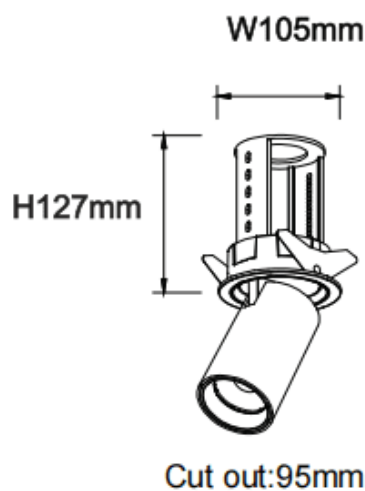

PTT R

Lavov downlight from the family PTT R with a power of 30W and a beam angle of 15°. Finished in Black colour. Trim version. With a total lumen output of 3000lm and a luminous efficacy of 100lm/W. Made in Die Cast Aluminum. Driver DALI. CCT 3000K.

Item code	86.D146.4313.02
Product type	Indoor
Category	Downlights
Family	PTT
Subfamily	PTT R
Pictograms	

Dimensions

Product dimensions (mm) Ø105xH127mm

Scheme

Product	
Real power (W)	30
Real luminous flux (Lm)	3000
Luminous efficiency (Lm/W)	100
Beam angle (º)	15
Life time (h)	50000 h L80B10
Colour	Black
Control gear included	Yes
Control gear	DALI
Flicker Free	Yes
Light source	LED
Type of LED	COB
Colour temperature (K)	3000
Colour consistency (SDCM)	SDCM<3
CRI	90