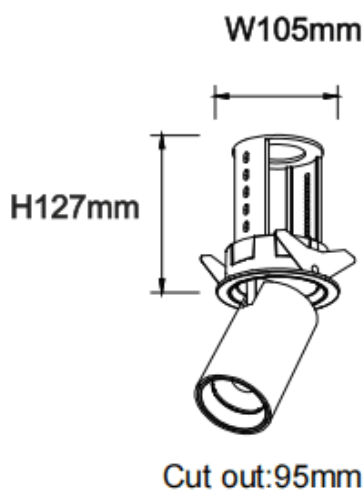

PTT R-Smart

Lavov downlight from the family PTT R-Smart with a power of 30W and a beam angle of 15°. Finished in White colour. Trim version. With a total lumen output of 3000lm and a luminous efficacy of 100lm/W. Made in Die Cast Aluminum. Driver Dimmable Casamby ready. CCT 3000K.

Dimensions

Product dimensions (mm) $\varnothing 105 \times H127 \text{ mm}$

Scheme

Item code	86.D146.4319.01
Product type	Indoor
Category	Downlights
Family	PTT
Subfamily	PTT R-Smart
Pictograms	

Product	
Real power (W)	30
Real luminous flux (Lm)	3000
Luminous efficiency (Lm/W)	100
Beam angle (º)	15
Life time (h)	50000 h L80B10
Colour	White
Control gear included	Yes
Control gear	Dimmable Casamby ready
Flicker Free	Yes
Light source	LED
Type of LED	COB
Colour temperature (K)	3000
Colour consistency (SDCM)	SDCM<3
CRI	90