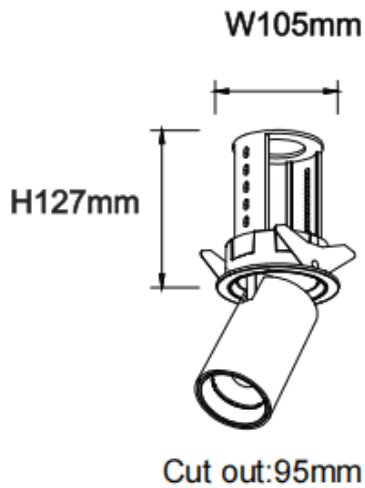

PTT R

Lavov downlight from the family PTT R with a power of 30W and a beam angle of 24°. Finished in Black colour. Trim version. With a total lumen output of 3000lm and a luminous efficacy of 100lm/W. Made in Die Cast Aluminum. Driver ON/OFF. CCT 3000K.

Dimensions

Product dimensions (mm) $\varnothing 105 \times H127 \text{mm}$

Scheme

Photometry

Item code	86.D146.4321.02
Product type	Indoor
Category	Downlights
Family	PTT
Subfamily	PTT R
Pictograms	

Product	
Real power (W)	30
Real luminous flux (Lm)	3000
Luminous efficiency (Lm/W)	100
Beam angle (º)	24
Life time (h)	50000 h L80B10
Colour	Black
Control gear included	Yes
Control gear	ON/OFF
Flicker Free	Yes
Light source	LED
Type of LED	COB
Colour temperature (K)	3000
Colour consistency (SDCM)	SDCM<3
CRI	90