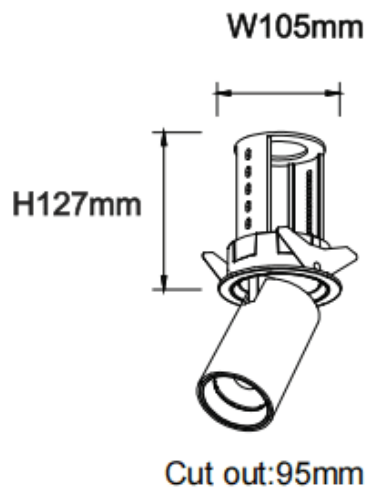

### PTT R-Smart

Lavov downlight from the family PTT R-Smart with a power of 30W and a beam angle of 24°. Finished in White colour. Trim version. With a total lumen output of 3000lm and a luminous efficacy of 100lm/W. Made in Die Cast Aluminum. Driver Dimmable Casamby ready. CCT 3000K.

### Dimensions

Product dimensions (mm)  $\text{Ø}105 \times \text{H}127 \text{mm}$

### Photometry

Item code	86.D146.4329.01
Product type	Indoor
Category	Downlights
Family	PTT
Subfamily	PTT R-Smart
Pictograms	

Product	
Real power (W)	30
Real luminous flux (Lm)	3000
Luminous efficiency (Lm/W)	100
Beam angle (°)	24
Life time (h)	50000 h L80B10
Colour	White
Control gear included	Yes
Control gear	Dimmable Casamby ready
Flicker Free	Yes
Light source	LED
Type of LED	COB
Colour temperature (K)	3000
Colour consistency (SDCM)	SDCM3
CRI	90