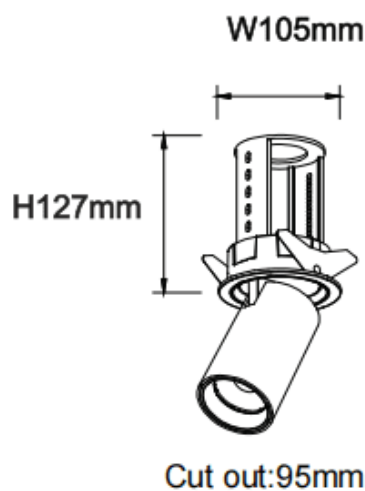

PTT R-Smart

Lavov downlight from the family PTT R-Smart with a power of 30W and a beam angle of 24°. Finished in White colour. Trim version. With a total lumen output of 3000lm and a luminous efficacy of 100lm/W. Made in Die Cast Aluminum. Driver Dimmable Casamby ready. CCT 3000K.

Item code	86.D146.4329.01
Product type	Indoor
Category	Downlights
Family	PTT
Subfamily	PTT R-Smart
Pictograms	

Dimensions

Product dimensions (mm) **Ø105xH127mm**

Scheme

Product	
Real power (W)	30
Real luminous flux (Lm)	3000
Luminous efficiency (Lm/W)	100
Beam angle (&ordm;)	24
Life time (h)	50000 h L80B10
Colour	White
Control gear included	Yes
Control gear	Dimmable Casamby ready
Flicker Free	Yes
Light source	LED
Type of LED	COB
Colour temperature (K)	3000
Colour consistency (SDCM)	SDCM<3
CRI	90