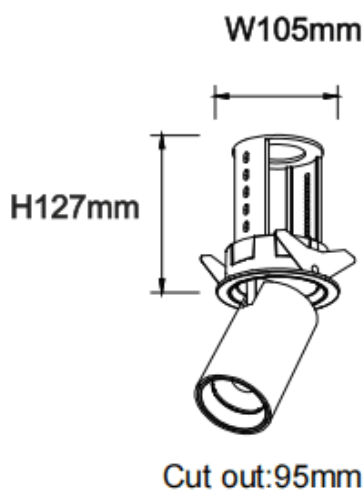

### PTT R-Smart

Lavov downlight from the family PTT R-Smart with a power of 30W and a beam angle of 24°. Finished in Black colour. Trim version. With a total lumen output of 3000lm and a luminous efficacy of 100lm/W. Made in Die Cast Aluminum. Driver Dimmable Casamby ready. CCT 3000K.

### Dimensions

Product dimensions (mm)  $\text{Ø}105 \times \text{H}127 \text{mm}$

### Photometry

Item code	86.D146.4329.02
Product type	Indoor
Category	Downlights
Family	PTT
Subfamily	PTT R-Smart
Pictograms	

Product	
Real power (W)	30
Real luminous flux (Lm)	3000
Luminous efficiency (Lm/W)	100
Beam angle (&ordm;)	24
Life time (h)	50000 h L80B10
Colour	Black
Control gear included	Yes
Control gear	Dimmable Casamby ready
Flicker Free	Yes
Light source	LED
Type of LED	COB
Colour temperature (K)	3000
Colour consistency (SDCM)	SDCM<3
CRI	90