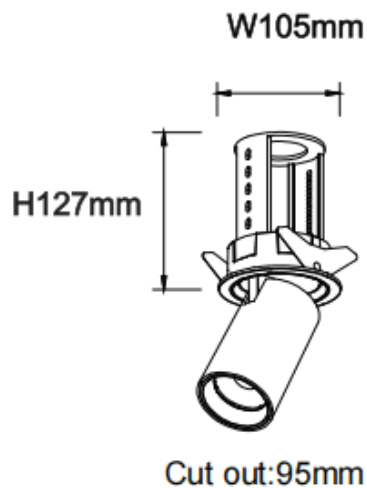

### PTT R-Smart

Lavov downlight from the family PTT R-Smart with a power of 30W and a beam angle of 24°. Finished in Black colour. Trim version. With a total lumen output of 3000lm and a luminous efficacy of 100lm/W. Made in Die Cast Aluminum. Driver Dimmable Casamby ready. CCT 3000K.

### Dimensions

Product dimensions (mm)  $\text{Ø}105 \times \text{H}127 \text{mm}$

### Photometry

Item code	86.D146.4329.02
Product type	Indoor
Category	Downlights
Family	PTT
Subfamily	PTT R-Smart
Pictograms	

Product	
Real power (W)	30
Real luminous flux (Lm)	3000
Luminous efficiency (Lm/W)	100
Beam angle (°)	24
Life time (h)	50000 h L80B10
Colour	Black
Control gear included	Yes
Control gear	Dimmable Casamby ready
Flicker Free	Yes
Light source	LED
Type of LED	COB
Colour temperature (K)	3000
Colour consistency (SDCM)	SDCM3
CRI	90