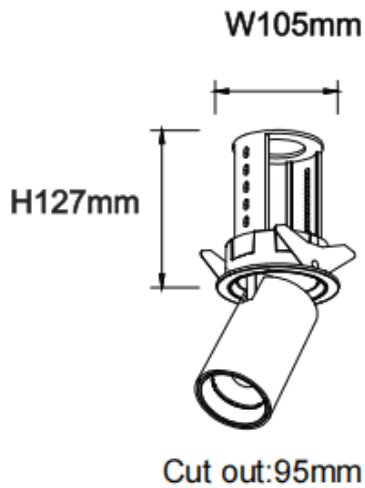

PTT R-Smart

Lavov downlight from the family PTT R-Smart with a power of 30W and a beam angle of 24°. Finished in Black colour. Trim version. With a total lumen output of 3000lm and a luminous efficacy of 100lm/W. Made in Die Cast Aluminum. Driver Dimmable Casamby ready. CCT 3000K.

Dimensions

Product dimensions (mm) $\text{Ø}105 \times \text{H}127 \text{mm}$

Scheme

Photometry

Item code	86.D146.4329.02
Product type	Indoor
Category	Downlights
Family	PTT
Subfamily	PTT R-Smart
Pictograms	

Product	
Real power (W)	30
Real luminous flux (Lm)	3000
Luminous efficiency (Lm/W)	100
Beam angle (°)	24
Life time (h)	50000 h L80B10
Colour	Black
Control gear included	Yes
Control gear	Dimmable Casamby ready
Flicker Free	Yes
Light source	LED
Type of LED	COB
Colour temperature (K)	3000
Colour consistency (SDCM)	SDCM3
CRI	90