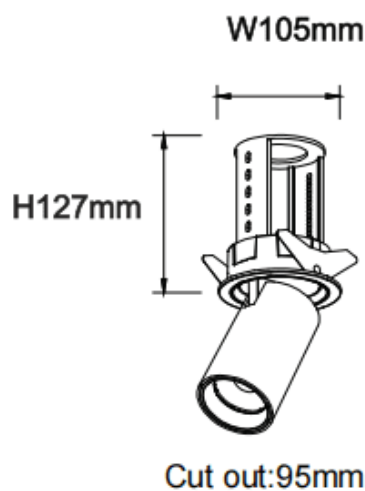

### PTT R

Lavov downlight from the family PTT R with a power of 30W and a beam angle of 36°. Finished in Black colour. Trim version. With a total lumen output of 3000lm and a luminous efficacy of 100lm/W. Made in Die Cast Aluminum. Driver ON/OFF. CCT 3000K.

Item code	86.D146.4331.02
Product type	Indoor
Category	Downlights
Family	PTT
Subfamily	PTT R
Pictograms	

### Dimensions

Product dimensions (mm)      Ø105xH127mm

### Scheme

Product	
Real power (W)	30
Real luminous flux (Lm)	3000
Luminous efficiency (Lm/W)	100
Beam angle (°)	36
Life time (h)	50000 h L80B10
Colour	Black
Control gear included	Yes
Control gear	ON/OFF
Flicker Free	Yes
Light source	LED
Type of LED	COB
Colour temperature (K)	3000
Colour consistency (SDCM)	SDCM3
CRI	90