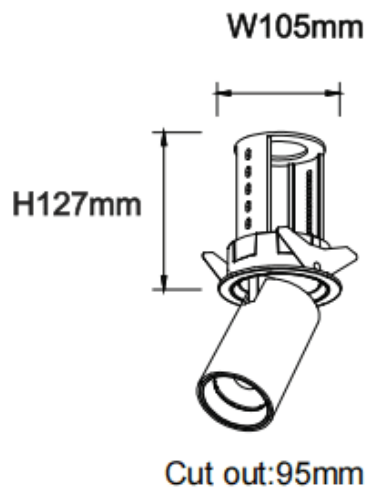

PTT R-Smart

Lavov downlight from the family PTT R-Smart with a power of 30W and a beam angle of 36°. Finished in Black colour. Trim version. With a total lumen output of 3000lm and a luminous efficacy of 100lm/W. Made in Die Cast Aluminum. Driver Dimmable Casamby ready. CCT 3000K.

Dimensions

Product dimensions (mm) $\text{Ø}105 \times \text{H}127 \text{mm}$

Scheme

Item code	86.D146.4339.02
Product type	Indoor
Category	Downlights
Family	PTT
Subfamily	PTT R-Smart
Pictograms	

Product	
Real power (W)	30
Real luminous flux (Lm)	3000
Luminous efficiency (Lm/W)	100
Beam angle (º)	36
Life time (h)	50000 h L80B10
Colour	Black
Control gear included	Yes
Control gear	Dimmable Casamby ready
Flicker Free	Yes
Light source	LED
Type of LED	COB
Colour temperature (K)	3000
Colour consistency (SDCM)	SDCM<3
CRI	90