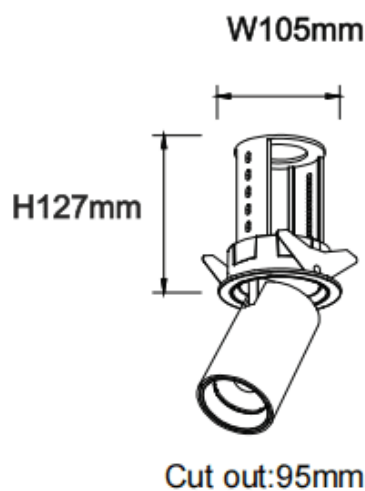

### PTT R-Smart

Lavov downlight from the family PTT R-Smart with a power of 30W and a beam angle of 36°. Finished in Black colour. Trim version. With a total lumen output of 3000lm and a luminous efficacy of 100lm/W. Made in Die Cast Aluminum. Driver Dimmable Casamby ready. CCT 3000K.

#### Dimensions

Product dimensions (mm)  $\text{Ø}105 \times \text{H}127 \text{mm}$

#### Scheme

Item code	86.D146.4339.02
Product type	Indoor
Category	Downlights
Family	PTT
Subfamily	PTT R-Smart
Pictograms	

Product	
Real power (W)	30
Real luminous flux (Lm)	3000
Luminous efficiency (Lm/W)	100
Beam angle (&ordm;)	36
Life time (h)	50000 h L80B10
Colour	Black
Control gear included	Yes
Control gear	Dimmable Casamby ready
Flicker Free	Yes
Light source	LED
Type of LED	COB
Colour temperature (K)	3000
Colour consistency (SDCM)	SDCM<3
CRI	90