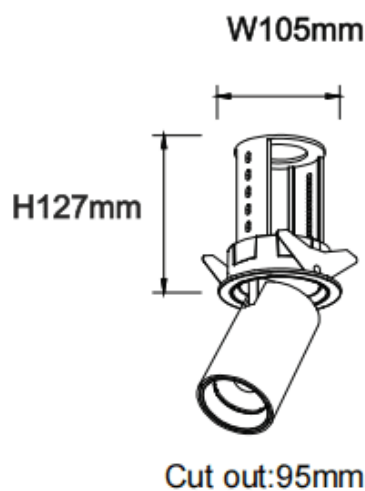

### PTT R-Smart

Lavov downlight from the family PTT R-Smart with a power of 30W and a beam angle of 36°. Finished in Black colour. Trim version. With a total lumen output of 3000lm and a luminous efficacy of 100lm/W. Made in Die Cast Aluminum. Driver Dimmable Casamby ready. CCT 3000K.

#### Dimensions

Product dimensions (mm)  $\varnothing 105 \times H127 \text{mm}$

#### Scheme

Item code	86.D146.4339.02
Product type	Indoor
Category	Downlights
Family	PTT
Subfamily	PTT R-Smart
Pictograms	

Product	
Real power (W)	30
Real luminous flux (Lm)	3000
Luminous efficiency (Lm/W)	100
Beam angle (°)	36
Life time (h)	50000 h L80B10
Colour	Black
Control gear included	Yes
Control gear	Dimmable Casamby ready
Flicker Free	Yes
Light source	LED
Type of LED	COB
Colour temperature (K)	3000
Colour consistency (SDCM)	SDCM3
CRI	90