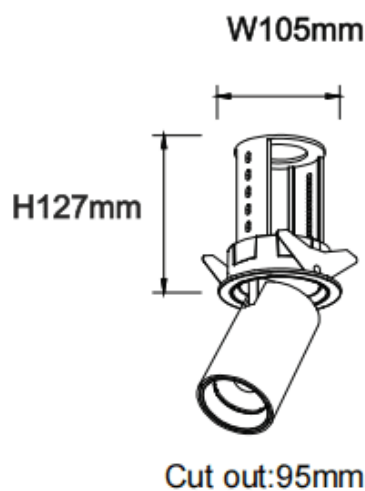

Scheme

Item code	86.D146.4339.02
Product type	Indoor
Category	Downlights
Family	PTT
Subfamily	PTT R-Smart
Pictograms	

Product	
Real power (W)	30
Real luminous flux (Lm)	3000
Luminous efficiency (Lm/W)	100
Beam angle (°)	36
Life time (h)	50000 h L80B10
Colour	Black
Control gear included	Yes
Control gear	Dimmable Casamby ready
Flicker Free	Yes
Light source	LED
Type of LED	COB
Colour temperature (K)	3000
Colour consistency (SDCM)	SDCM3
CRI	90