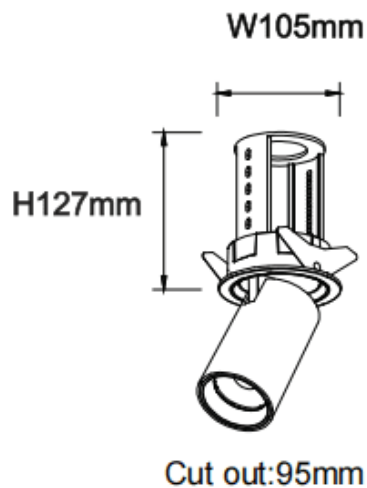

**PTT R**

Lavov downlight from the family PTT R with a power of 30W and a beam angle of 55°. Finished in White colour. Trim version. With a total lumen output of 3000lm and a luminous efficacy of 100lm/W. Made in Die Cast Aluminum. Driver ON/OFF. CCT 3000K.

Dimensions

Product dimensions (mm) $\text{Ø}105 \times \text{H}127 \text{mm}$

Scheme

Item code	86.D146.4341.01
Product type	Indoor
Category	Downlights
Family	PTT
Subfamily	PTT R
Pictograms	

Product	
Real power (W)	30
Real luminous flux (Lm)	3000
Luminous efficiency (Lm/W)	100
Beam angle (°)	55
Life time (h)	50000 h L80B10
Colour	White
Control gear included	Yes
Control gear	ON/OFF
Flicker Free	Yes
Light source	LED
Type of LED	COB
Colour temperature (K)	3000
Colour consistency (SDCM)	SDCM3
CRI	90