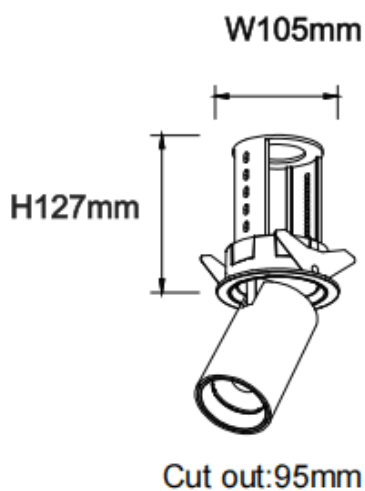

**PTT R**

Lavov downlight from the family PTT R with a power of 30W and a beam angle of 55°. Finished in White colour. Trim version. With a total lumen output of 3000lm and a luminous efficacy of 100lm/W. Made in Die Cast Aluminum. Driver ON/OFF. CCT 3000K.

Dimensions

Product dimensions (mm) $\varnothing 105 \times H127 \text{mm}$

Scheme

Item code	86.D146.4341.01
Product type	Indoor
Category	Downlights
Family	PTT
Subfamily	PTT R
Pictograms	

Product	
Real power (W)	30
Real luminous flux (Lm)	3000
Luminous efficiency (Lm/W)	100
Beam angle (º)	55
Life time (h)	50000 h L80B10
Colour	White
Control gear included	Yes
Control gear	ON/OFF
Flicker Free	Yes
Light source	LED
Type of LED	COB
Colour temperature (K)	3000
Colour consistency (SDCM)	SDCM<3
CRI	90