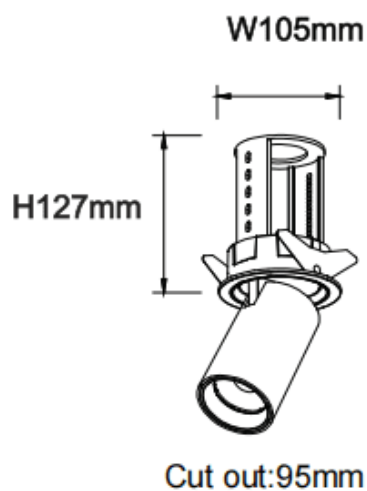

PTT R

Lavov downlight from the family PTT R with a power of 30W and a beam angle of 55°. Finished in Black colour. Trim version. With a total lumen output of 3000lm and a luminous efficacy of 100lm/W. Made in Die Cast Aluminum. Driver ON/OFF. CCT 3000K.

Item code	86.D146.4341.02
Product type	Indoor
Category	Downlights
Family	PTT
Subfamily	PTT R
Pictograms	

Dimensions

Product dimensions (mm) **Ø105xH127mm**

Scheme

Product	
Real power (W)	30
Real luminous flux (Lm)	3000
Luminous efficiency (Lm/W)	100
Beam angle (°)	55
Life time (h)	50000 h L80B10
Colour	Black
Control gear included	Yes
Control gear	ON/OFF
Flicker Free	Yes
Light source	LED
Type of LED	COB
Colour temperature (K)	3000
Colour consistency (SDCM)	SDCM3
CRI	90