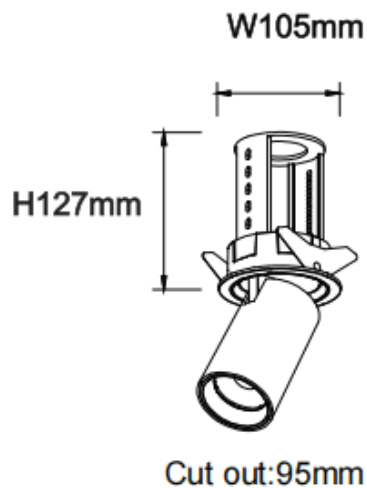

### PTT R

Lavov downlight from the family PTT R with a power of 30W and a beam angle of 55°. Finished in Black colour. Trim version. With a total lumen output of 3000lm and a luminous efficacy of 100lm/W. Made in Die Cast Aluminum. Driver ON/OFF. CCT 3000K.

### Dimensions

Product dimensions (mm)  $\varnothing 105 \times H127 \text{mm}$

### Scheme

Item code	86.D146.4341.02
Product type	Indoor
Category	Downlights
Family	PTT
Subfamily	PTT R
Pictograms	

Product	
Real power (W)	30
Real luminous flux (Lm)	3000
Luminous efficiency (Lm/W)	100
Beam angle (&ordm;)	55
Life time (h)	50000 h L80B10
Colour	Black
Control gear included	Yes
Control gear	ON/OFF
Flicker Free	Yes
Light source	LED
Type of LED	COB
Colour temperature (K)	3000
Colour consistency (SDCM)	SDCM<3
CRI	90