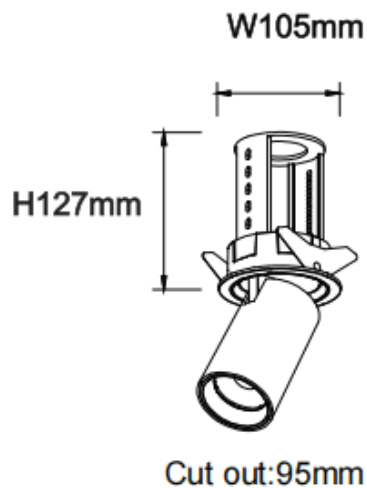

### PTT R-Smart

Lavov downlight from the family PTT R-Smart with a power of 30W and a beam angle of 55°. Finished in White colour. Trim version. With a total lumen output of 3000lm and a luminous efficacy of 100lm/W. Made in Die Cast Aluminum. Driver Dimmable Casamby ready. CCT 3000K.

#### Dimensions

Product dimensions (mm)  $\text{Ø}105 \times \text{H}127 \text{mm}$

#### Scheme

Item code	86.D146.4349.01
Product type	Indoor
Category	Downlights
Family	PTT
Subfamily	PTT R-Smart
Pictograms	

Product	
Real power (W)	30
Real luminous flux (Lm)	3000
Luminous efficiency (Lm/W)	100
Beam angle (°)	55
Life time (h)	50000 h L80B10
Colour	White
Control gear included	Yes
Control gear	Dimmable Casamby ready
Flicker Free	Yes
Light source	LED
Type of LED	COB
Colour temperature (K)	3000
Colour consistency (SDCM)	SDCM3
CRI	90