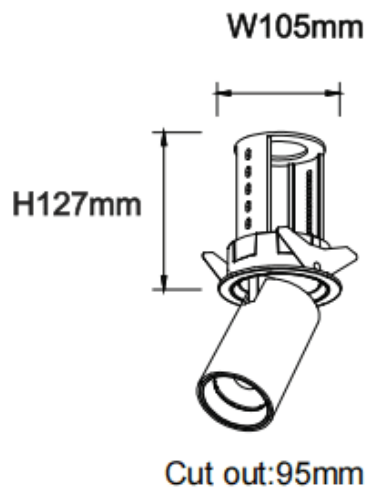

### PTT R-Smart

Lavov downlight from the family PTT R-Smart with a power of 30W and a beam angle of 55°. Finished in Black colour. Trim version. With a total lumen output of 3000lm and a luminous efficacy of 100lm/W. Made in Die Cast Aluminum. Driver Dimmable Casamby ready. CCT 3000K.

#### Dimensions

Product dimensions (mm)  $\text{Ø}105 \times \text{H}127 \text{mm}$

#### Scheme

Item code	86.D146.4349.02
Product type	Indoor
Category	Downlights
Family	PTT
Subfamily	PTT R-Smart
Pictograms	

Product	
Real power (W)	30
Real luminous flux (Lm)	3000
Luminous efficiency (Lm/W)	100
Beam angle (°)	55
Life time (h)	50000 h L80B10
Colour	Black
Control gear included	Yes
Control gear	Dimmable Casamby ready
Flicker Free	Yes
Light source	LED
Type of LED	COB
Colour temperature (K)	3000
Colour consistency (SDCM)	SDCM3
CRI	90