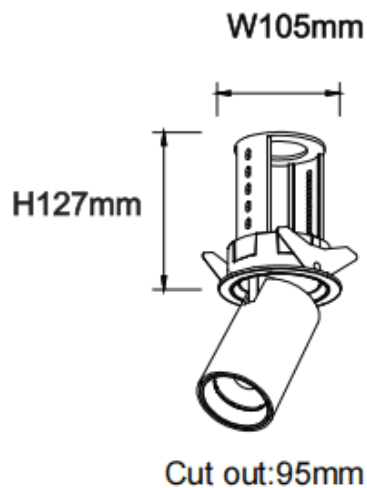

Scheme

Item code	86.D146.4349.02
Product type	Indoor
Category	Downlights
Family	PTT
Subfamily	PTT R-Smart
Pictograms	

Product	
Real power (W)	30
Real luminous flux (Lm)	3000
Luminous efficiency (Lm/W)	100
Beam angle (°)	55
Life time (h)	50000 h L80B10
Colour	Black
Control gear included	Yes
Control gear	Dimmable Casamby ready
Flicker Free	Yes
Light source	LED
Type of LED	COB
Colour temperature (K)	3000
Colour consistency (SDCM)	SDCM<3
CRI	90