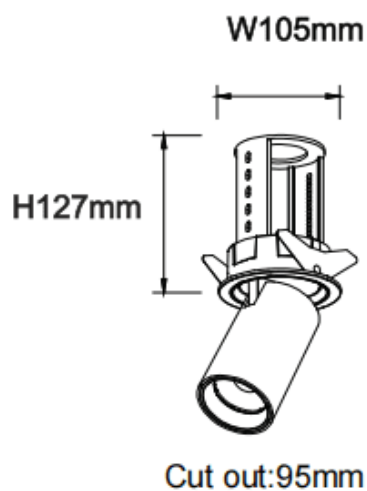

PTT R

Lavov downlight from the family PTT R with a power of 30W and a beam angle of 15°. Finished in Black colour. Trim version. With a total lumen output of 3000lm and a luminous efficacy of 100lm/W. Made in Die Cast Aluminum. Driver DALI. CCT 4000K.

Item code	86.D146.4413.02
Product type	Indoor
Category	Downlights
Family	PTT
Subfamily	PTT R
Pictograms	

Dimensions

Product dimensions (mm) $\varnothing 105 \times H127 \text{mm}$

Scheme

Product	
Real power (W)	30
Real luminous flux (Lm)	3000
Luminous efficiency (Lm/W)	100
Beam angle (°)	15
Life time (h)	50000 h L80B10
Colour	Black
Control gear included	Yes
Control gear	DALI
Flicker Free	Yes
Light source	LED
Type of LED	COB
Colour temperature (K)	4000
Colour consistency (SDCM)	SDCM3
CRI	90