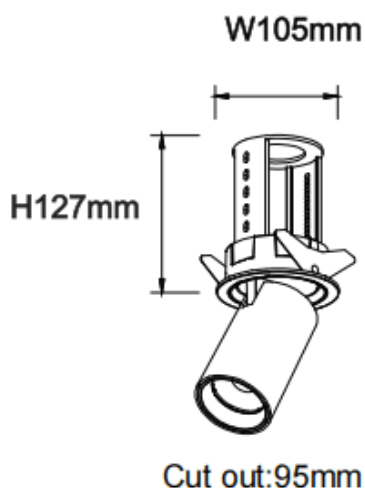

PTT R-Smart

Lavov downlight from the family PTT R-Smart with a power of 30W and a beam angle of 15°. Finished in White colour. Trim version. With a total lumen output of 3000lm and a luminous efficacy of 100lm/W. Made in Die Cast Aluminum. Driver Dimmable Casamby ready. CCT 4000K.

Item code	86.D146.4419.01
Product type	Indoor
Category	Downlights
Family	PTT
Subfamily	PTT R-Smart
Pictograms	

Dimensions

Product dimensions (mm) **Ø105xH127mm**

Scheme

Product	
Real power (W)	30
Real luminous flux (Lm)	3000
Luminous efficiency (Lm/W)	100
Beam angle (°)	15
Life time (h)	50000 h L80B10
Colour	White
Control gear included	Yes
Control gear	Dimmable Casamby ready
Flicker Free	Yes
Light source	LED
Type of LED	COB
Colour temperature (K)	4000
Colour consistency (SDCM)	SDCM3
CRI	90