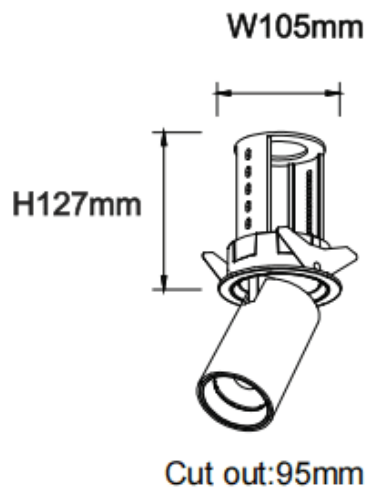

### PTT R-Smart

Lavov downlight from the family PTT R-Smart with a power of 30W and a beam angle of 15°. Finished in Black colour. Trim version. With a total lumen output of 3000lm and a luminous efficacy of 100lm/W. Made in Die Cast Aluminum. Driver Dimmable Casamby ready. CCT 4000K.

#### Dimensions

Product dimensions (mm)  $\text{Ø}105 \times \text{H}127 \text{mm}$

#### Scheme

Item code	86.D146.4419.02
Product type	Indoor
Category	Downlights
Family	PTT
Subfamily	PTT R-Smart
Pictograms	

Product	
Real power (W)	30
Real luminous flux (Lm)	3000
Luminous efficiency (Lm/W)	100
Beam angle (°)	15
Life time (h)	50000 h L80B10
Colour	Black
Control gear included	Yes
Control gear	Dimmable Casamby ready
Flicker Free	Yes
Light source	LED
Type of LED	COB
Colour temperature (K)	4000
Colour consistency (SDCM)	SDCM3
CRI	90