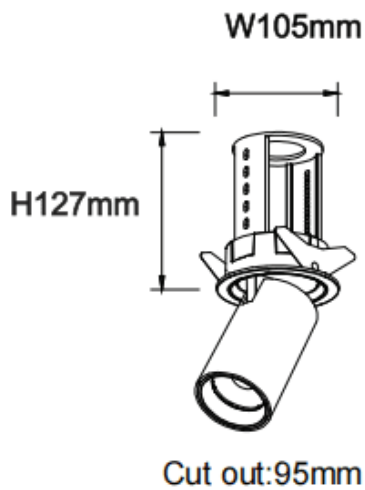

Scheme

Photometry

Item code	86.D146.4421.02
Product type	Indoor
Category	Downlights
Family	PTT
Subfamily	PTT R
Pictograms	

Product	
Real power (W)	30
Real luminous flux (Lm)	3000
Luminous efficiency (Lm/W)	100
Beam angle (°)	24
Life time (h)	50000 h L80B10
Colour	Black
Control gear included	Yes
Control gear	ON/OFF
Flicker Free	Yes
Light source	LED
Type of LED	COB
Colour temperature (K)	4000
Colour consistency (SDCM)	SDCM3
CRI	90