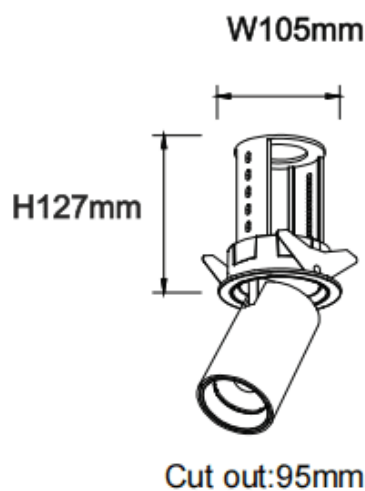

PTT R-Smart

Lavov downlight from the family PTT R-Smart with a power of 30W and a beam angle of 24°. Finished in White colour. Trim version. With a total lumen output of 3000lm and a luminous efficacy of 100lm/W. Made in Die Cast Aluminum. Driver Dimmable Casamby ready. CCT 4000K.

Dimensions

Product dimensions (mm) $\varnothing 105 \times H127 \text{ mm}$

Scheme

Photometry

Item code	86.D146.4429.01
Product type	Indoor
Category	Downlights
Family	PTT
Subfamily	PTT R-Smart
Pictograms	

Product	
Real power (W)	30
Real luminous flux (Lm)	3000
Luminous efficiency (Lm/W)	100
Beam angle (º)	24
Life time (h)	50000 h L80B10
Colour	White
Control gear included	Yes
Control gear	Dimmable Casamby ready
Flicker Free	Yes
Light source	LED
Type of LED	COB
Colour temperature (K)	4000
Colour consistency (SDCM)	SDCM<3
CRI	90