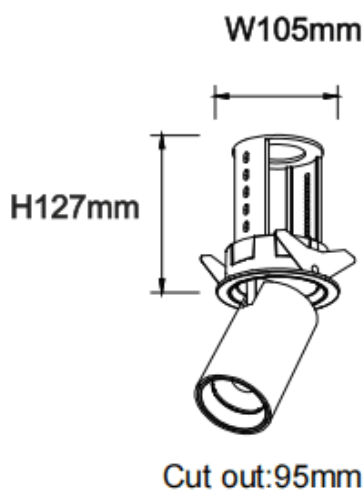

**PTT R**

Lavov downlight from the family PTT R with a power of 30W and a beam angle of 36°. Finished in White colour. Trim version. With a total lumen output of 3000lm and a luminous efficacy of 100lm/W. Made in Die Cast Aluminum. Driver ON/OFF. CCT 4000K.

Dimensions

Product dimensions (mm) $\varnothing 105 \times H127 \text{ mm}$

Scheme

Item code	86.D146.4431.01
Product type	Indoor
Category	Downlights
Family	PTT
Subfamily	PTT R
Pictograms	

Product	
Real power (W)	30
Real luminous flux (Lm)	3000
Luminous efficiency (Lm/W)	100
Beam angle (º)	36
Life time (h)	50000 h L80B10
Colour	White
Control gear included	Yes
Control gear	ON/OFF
Flicker Free	Yes
Light source	LED
Type of LED	COB
Colour temperature (K)	4000
Colour consistency (SDCM)	SDCM<3
CRI	90