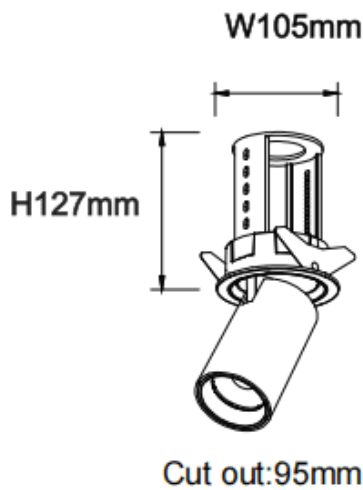

**PTT R**

Lavov downlight from the family PTT R with a power of 30W and a beam angle of 36°. Finished in Black colour. Trim version. With a total lumen output of 3000lm and a luminous efficacy of 100lm/W. Made in Die Cast Aluminum. Driver ON/OFF. CCT 4000K.

Dimensions

Product dimensions (mm) $\text{Ø}105 \times \text{H}127 \text{mm}$

Scheme

Item code	86.D146.4431.02
Product type	Indoor
Category	Downlights
Family	PTT
Subfamily	PTT R
Pictograms	

Product	
Real power (W)	30
Real luminous flux (Lm)	3000
Luminous efficiency (Lm/W)	100
Beam angle (°)	36
Life time (h)	50000 h L80B10
Colour	Black
Control gear included	Yes
Control gear	ON/OFF
Flicker Free	Yes
Light source	LED
Type of LED	COB
Colour temperature (K)	4000
Colour consistency (SDCM)	SDCM3
CRI	90