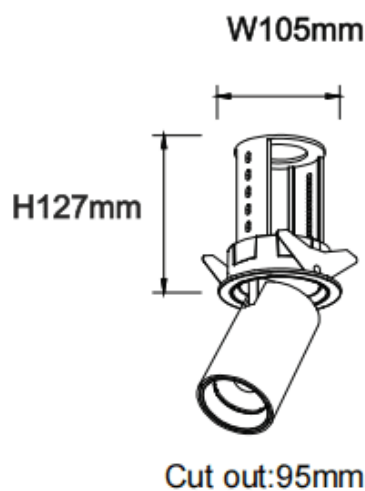

PTT R

Lavov downlight from the family PTT R with a power of 30W and a beam angle of 36°. Finished in Black colour. Trim version. With a total lumen output of 3000lm and a luminous efficacy of 100lm/W. Made in Die Cast Aluminum. Driver ON/OFF. CCT 4000K.

Dimensions

Product dimensions (mm) $\varnothing 105 \times H127 \text{mm}$

Scheme

Item code	86.D146.4431.02
Product type	Indoor
Category	Downlights
Family	PTT
Subfamily	PTT R
Pictograms	

Product	
Real power (W)	30
Real luminous flux (Lm)	3000
Luminous efficiency (Lm/W)	100
Beam angle (º)	36
Life time (h)	50000 h L80B10
Colour	Black
Control gear included	Yes
Control gear	ON/OFF
Flicker Free	Yes
Light source	LED
Type of LED	COB
Colour temperature (K)	4000
Colour consistency (SDCM)	SDCM<3
CRI	90