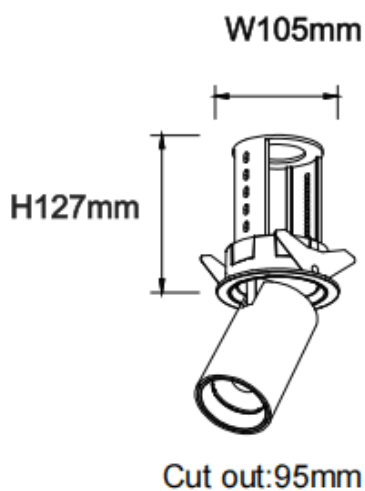

PTT R

Lavov downlight from the family PTT R with a power of 30W and a beam angle of 36°. Finished in Black colour. Trim version. With a total lumen output of 3000lm and a luminous efficacy of 100lm/W. Made in Die Cast Aluminum. Driver DALI. CCT 4000K.

Dimensions

Product dimensions (mm) $\varnothing 105 \times H127 \text{mm}$

Scheme

Item code	86.D146.4433.02
Product type	Indoor
Category	Downlights
Family	PTT
Subfamily	PTT R
Pictograms	

Product	
Real power (W)	30
Real luminous flux (Lm)	3000
Luminous efficiency (Lm/W)	100
Beam angle (º)	36
Life time (h)	50000 h L80B10
Colour	Black
Control gear included	Yes
Control gear	DALI
Flicker Free	Yes
Light source	LED
Type of LED	COB
Colour temperature (K)	4000
Colour consistency (SDCM)	SDCM<3
CRI	90