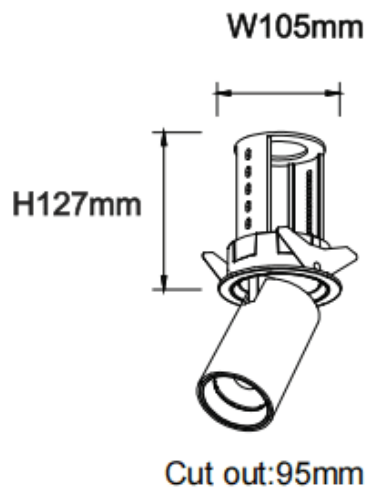

PTT R-Smart

Lavov downlight from the family PTT R-Smart with a power of 30W and a beam angle of 36°. Finished in White colour. Trim version. With a total lumen output of 3000lm and a luminous efficacy of 100lm/W. Made in Die Cast Aluminum. Driver Dimmable Casamby ready. CCT 4000K.

Dimensions

Product dimensions (mm) $\varnothing 105 \times H127 \text{mm}$

Scheme

Item code	86.D146.4439.01
Product type	Indoor
Category	Downlights
Family	PTT
Subfamily	PTT R-Smart
Pictograms	

Product	
Real power (W)	30
Real luminous flux (Lm)	3000
Luminous efficiency (Lm/W)	100
Beam angle (º)	36
Life time (h)	50000 h L80B10
Colour	White
Control gear included	Yes
Control gear	Dimmable Casamby ready
Flicker Free	Yes
Light source	LED
Type of LED	COB
Colour temperature (K)	4000
Colour consistency (SDCM)	SDCM<3
CRI	90