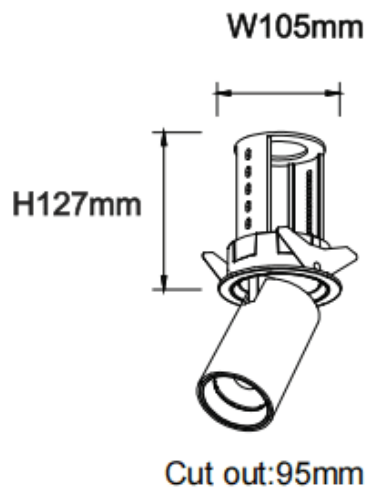

PTT R-Smart

Lavov downlight from the family PTT R-Smart with a power of 30W and a beam angle of 36°. Finished in White colour. Trim version. With a total lumen output of 3000lm and a luminous efficacy of 100lm/W. Made in Die Cast Aluminum. Driver Dimmable Casamby ready. CCT 4000K.

Dimensions

Product dimensions (mm) $\text{Ø}105 \times \text{H}127 \text{mm}$

Scheme

Item code	86.D146.4439.01
Product type	Indoor
Category	Downlights
Family	PTT
Subfamily	PTT R-Smart
Pictograms	

Product	
Real power (W)	30
Real luminous flux (Lm)	3000
Luminous efficiency (Lm/W)	100
Beam angle (°)	36
Life time (h)	50000 h L80B10
Colour	White
Control gear included	Yes
Control gear	Dimmable Casamby ready
Flicker Free	Yes
Light source	LED
Type of LED	COB
Colour temperature (K)	4000
Colour consistency (SDCM)	SDCM3
CRI	90