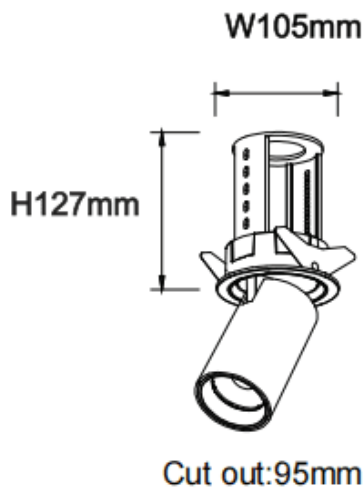

### PTT R-Smart

Lavov downlight from the family PTT R-Smart with a power of 30W and a beam angle of 36°. Finished in Black colour. Trim version. With a total lumen output of 3000lm and a luminous efficacy of 100lm/W. Made in Die Cast Aluminum. Driver Dimmable Casamby ready. CCT 4000K.

### Dimensions

**Product dimensions (mm)** **Ø105xH127mm**

### Scheme

<b>Product</b>	
<b>Real power (W)</b>	<b>30</b>
<b>Real luminous flux (Lm)</b>	<b>3000</b>
<b>Luminous efficiency (Lm/W)</b>	<b>100</b>
<b>Beam angle (&amp;ordm;)</b>	<b>36</b>
<b>Life time (h)</b>	<b>50000 h L80B10</b>
<b>Colour</b>	<b>Black</b>
<b>Control gear included</b>	<b>Yes</b>
<b>Control gear</b>	<b>Dimmable Casamby ready</b>
<b>Flicker Free</b>	<b>Yes</b>
<b>Light source</b>	<b>LED</b>
<b>Type of LED</b>	<b>COB</b>
<b>Colour temperature (K)</b>	<b>4000</b>
<b>Colour consistency (SDCM)</b>	<b>SDCM&lt;3</b>
<b>CRI</b>	<b>90</b>