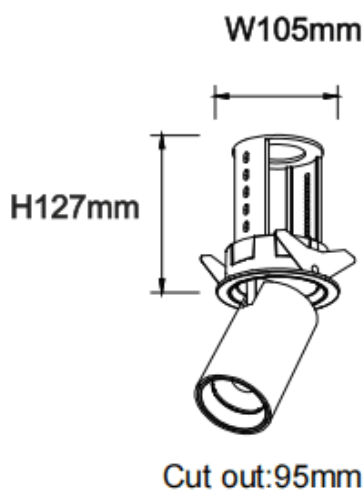

**PTT R**

Lavov downlight from the family PTT R with a power of 30W and a beam angle of 55°. Finished in White colour. Trim version. With a total lumen output of 3000lm and a luminous efficacy of 100lm/W. Made in Die Cast Aluminum. Driver ON/OFF. CCT 4000K.

**Dimensions**

Product dimensions (mm)  $\text{Ø}105 \times \text{H}127 \text{mm}$

**Scheme**

Item code	86.D146.4441.01
Product type	Indoor
Category	Downlights
Family	PTT
Subfamily	PTT R
Pictograms	

Product	
Real power (W)	30
Real luminous flux (Lm)	3000
Luminous efficiency (Lm/W)	100
Beam angle (°)	55
Life time (h)	50000 h L80B10
Colour	White
Control gear included	Yes
Control gear	ON/OFF
Flicker Free	Yes
Light source	LED
Type of LED	COB
Colour temperature (K)	4000
Colour consistency (SDCM)	SDCM3
CRI	90