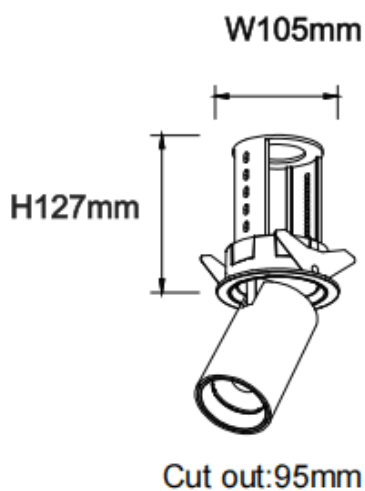

PTT R-Smart

Lavov downlight from the family PTT R-Smart with a power of 30W and a beam angle of 55°. Finished in Black colour. Trim version. With a total lumen output of 3000lm and a luminous efficacy of 100lm/W. Made in Die Cast Aluminum. Driver Dimmable Casamby ready. CCT 4000K.

Dimensions

Product dimensions (mm) $\text{Ø}105 \times \text{H}127 \text{mm}$

Scheme

Item code	86.D146.4449.02
Product type	Indoor
Category	Downlights
Family	PTT
Subfamily	PTT R-Smart
Pictograms	

Product	
Real power (W)	30
Real luminous flux (Lm)	3000
Luminous efficiency (Lm/W)	100
Beam angle (º)	55
Life time (h)	50000 h L80B10
Colour	Black
Control gear included	Yes
Control gear	Dimmable Casamby ready
Flicker Free	Yes
Light source	LED
Type of LED	COB
Colour temperature (K)	4000
Colour consistency (SDCM)	SDCM<3
CRI	90