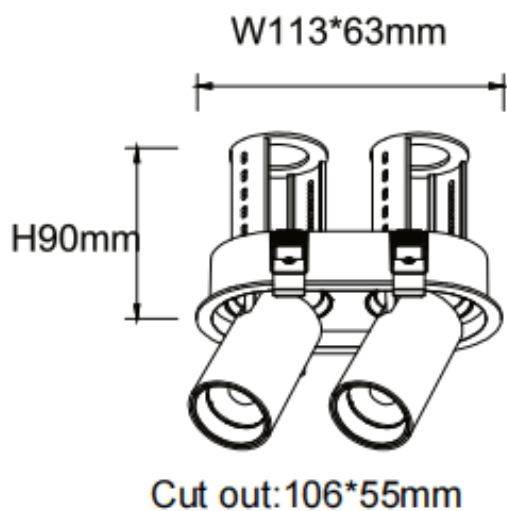

PTT R2 Smart

Lavov downlight from the family PTT R2 Smart with a power of 2x7W and a beam angle of 15°. Finished in White colour. Trim version. With a total lumen output of 1400lm and a luminous efficacy of 100lm/W. Made in Die Cast Aluminum. Driver Dimmable Casamby ready. CCT 3000K.

Dimensions

Product dimensions (mm) $\varnothing 113 \times 63 \times H90 \text{mm}$

Scheme

Item code	86.D147.1319.01
Product type	Indoor
Category	Downlights
Family	PTT
Subfamily	PTT R2 Smart
Pictograms	

Product	
Real power (W)	2x7
Real luminous flux (Lm)	1400
Luminous efficiency (Lm/W)	100
Beam angle (°)	15
Life time (h)	50000 h L80B10
Colour	White
Control gear included	Yes
Control gear	Dimmable Casamby ready
Flicker Free	Yes
Light source	LED
Type of LED	COB
Colour temperature (K)	3000
Colour consistency (SDCM)	SDCM3
CRI	90