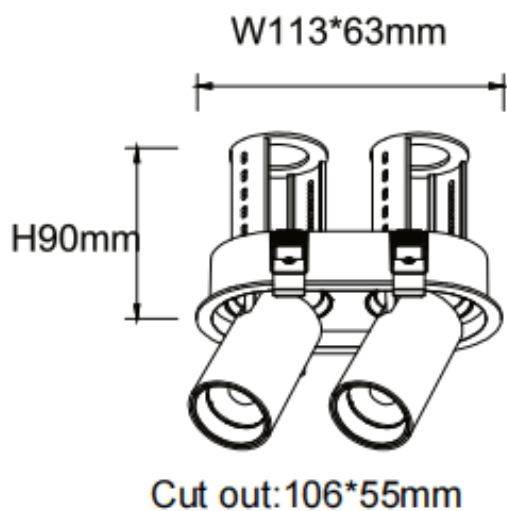

### PTT R2 Smart

Lavov downlight from the family PTT R2 Smart with a power of 2x7W and a beam angle of 24°. Finished in White colour. Trim version. With a total lumen output of 1400lm and a luminous efficacy of 100lm/W. Made in Die Cast Aluminum. Driver Dimmable Casamby ready. CCT 3000K.

#### Dimensions

Product dimensions (mm)  $\varnothing 113 \times 63 \times H90 \text{mm}$

#### Scheme

Item code	86.D147.1329.01
Product type	Indoor
Category	Downlights
Family	PTT
Subfamily	PTT R2 Smart
Pictograms	

Product	
Real power (W)	2x7
Real luminous flux (Lm)	1400
Luminous efficiency (Lm/W)	100
Beam angle (&ordm;)	24
Life time (h)	50000 h L80B10
Colour	White
Control gear included	Yes
Control gear	Dimmable Casamby ready
Flicker Free	Yes
Light source	LED
Type of LED	COB
Colour temperature (K)	3000
Colour consistency (SDCM)	SDCM<3
CRI	90