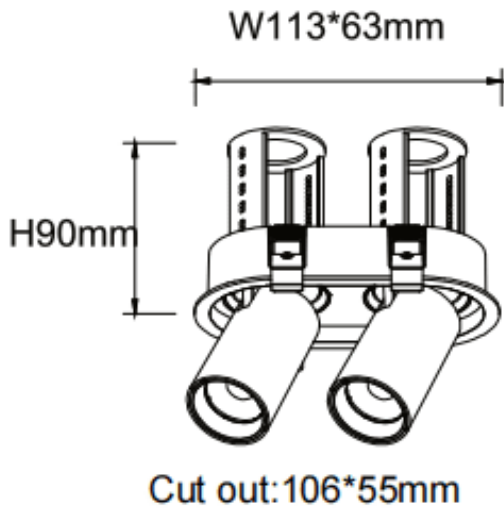

PTT R2 Smart

Lavov downlight from the family PTT R2 Smart with a power of 2x7W and a beam angle of 15°. Finished in White colour. Trim version. With a total lumen output of 1400lm and a luminous efficacy of 100lm/W. Made in Die Cast Aluminum. Driver Dimmable Casamby ready. CCT 4000K.

Dimensions

Product dimensions (mm) **ø113x63xH90mm**

Scheme

Item code	86.D147.1419.01
Product type	Indoor
Category	Downlights
Family	PTT
Subfamily	PTT R2 Smart
Pictograms	

Product	
Real power (W)	2x7
Real luminous flux (Lm)	1400
Luminous efficiency (Lm/W)	100
Beam angle (º)	15
Life time (h)	50000 h L80B10
Colour	White
Control gear included	Yes
Control gear	Dimmable Casamby ready
Flicker Free	Yes
Light source	LED
Type of LED	COB
Colour temperature (K)	4000
Colour consistency (SDCM)	SDCM<3
CRI	90