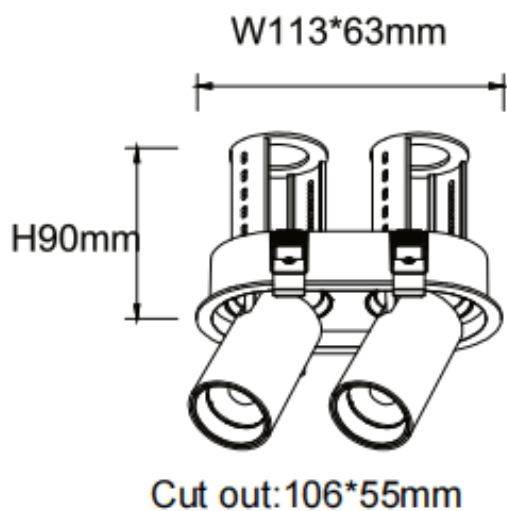

PTT R2 Smart

Lavov downlight from the family PTT R2 Smart with a power of 2x7W and a beam angle of 24°. Finished in White colour. Trim version. With a total lumen output of 1400lm and a luminous efficacy of 100lm/W. Made in Die Cast Aluminum. Driver Dimmable Casamby ready. CCT 4000K.

Dimensions

Product dimensions (mm) $\varnothing 113 \times 63 \times H90 \text{mm}$

Scheme

Item code	86.D147.1429.01
Product type	Indoor
Category	Downlights
Family	PTT
Subfamily	PTT R2 Smart
Pictograms	

Product	
Real power (W)	2x7
Real luminous flux (Lm)	1400
Luminous efficiency (Lm/W)	100
Beam angle (°)	24
Life time (h)	50000 h L80B10
Colour	White
Control gear included	Yes
Control gear	Dimmable Casamby ready
Flicker Free	Yes
Light source	LED
Type of LED	COB
Colour temperature (K)	4000
Colour consistency (SDCM)	SDCM3
CRI	90