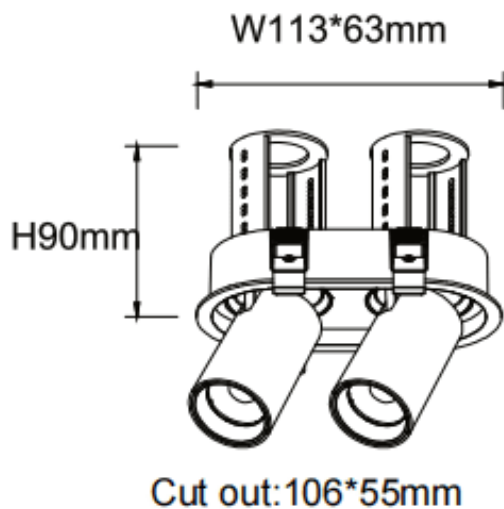

PTT R2 Smart

Lavov downlight from the family PTT R2 Smart with a power of 2x7W and a beam angle of 24°. Finished in Black colour. Trim version. With a total lumen output of 1400lm and a luminous efficacy of 100lm/W. Made in Die Cast Aluminum. Driver Dimmable Casamby ready. CCT 4000K.

Dimensions

Product dimensions (mm) $\varnothing 113 \times 63 \times H90 \text{mm}$

Scheme

Item code	86.D147.1429.02
Product type	Indoor
Category	Downlights
Family	PTT
Subfamily	PTT R2 Smart
Pictograms	

Product	
Real power (W)	2x7
Real luminous flux (Lm)	1400
Luminous efficiency (Lm/W)	100
Beam angle (°)	24
Life time (h)	50000 h L80B10
Colour	Black
Control gear included	Yes
Control gear	Dimmable Casamby ready
Flicker Free	Yes
Light source	LED
Type of LED	COB
Colour temperature (K)	4000
Colour consistency (SDCM)	SDCM<3
CRI	90