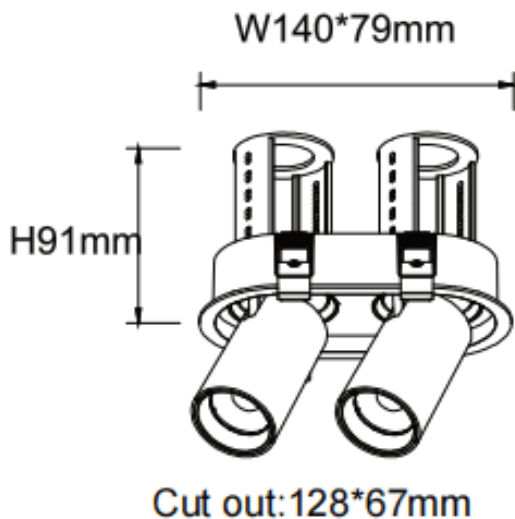

PTT R2 Smart

Lavov downlight from the family PTT R2 Smart with a power of 2x10W and a beam angle of 15°. Finished in White colour. Trim version. With a total lumen output of 2000lm and a luminous efficacy of 100lm/W. Made in Die Cast Aluminum. Driver Dimmable Casamby ready. CCT 3000K.

Item code	86.D147.2319.01
Product type	Indoor
Category	Downlights
Family	PTT
Subfamily	PTT R2 Smart
Pictograms	

Dimensions

Product dimensions (mm) $\varnothing 140 \times 79 \times H91 \text{mm}$

Scheme

Product	
Real power (W)	2x10
Real luminous flux (Lm)	2000
Luminous efficiency (Lm/W)	100
Beam angle (°)	15
Life time (h)	50000 h L80B10
Colour	White
Control gear included	Yes
Control gear	Dimmable Casamby ready
Flicker Free	Yes
Light source	LED
Type of LED	COB
Colour temperature (K)	3000
Colour consistency (SDCM)	SDCM<3
CRI	90