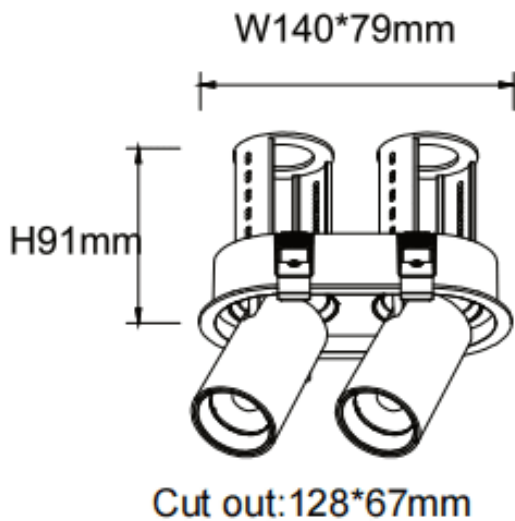

PTT R2 Smart

Lavov downlight from the family PTT R2 Smart with a power of 2x10W and a beam angle of 15°. Finished in White colour. Trim version. With a total lumen output of 2000lm and a luminous efficacy of 100lm/W. Made in Die Cast Aluminum. Driver Dimmable Casamby ready. CCT 3000K.

Dimensions

Product dimensions (mm) $\varnothing 140 \times 79 \times H91 \text{mm}$

Scheme

Item code	86.D147.2319.01
Product type	Indoor
Category	Downlights
Family	PTT
Subfamily	PTT R2 Smart
Pictograms	

Product	
Real power (W)	2x10
Real luminous flux (Lm)	2000
Luminous efficiency (Lm/W)	100
Beam angle (°)	15
Life time (h)	50000 h L80B10
Colour	White
Control gear included	Yes
Control gear	Dimmable Casamby ready
Flicker Free	Yes
Light source	LED
Type of LED	COB
Colour temperature (K)	3000
Colour consistency (SDCM)	SDCM3
CRI	90