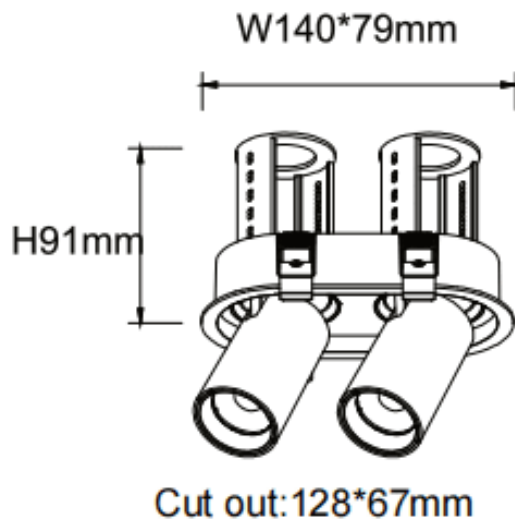

PTT R2 Smart

Lavov downlight from the family PTT R2 Smart with a power of 2x10W and a beam angle of 15°. Finished in Black colour. Trim version. With a total lumen output of 2000lm and a luminous efficacy of 100lm/W. Made in Die Cast Aluminum. Driver Dimmable Casamby ready. CCT 3000K.

Dimensions

Product dimensions (mm) $\varnothing 140 \times 79 \times H91 \text{mm}$

Scheme

Item code	86.D147.2319.02
Product type	Indoor
Category	Downlights
Family	PTT
Subfamily	PTT R2 Smart
Pictograms	

Product	
Real power (W)	2x10
Real luminous flux (Lm)	2000
Luminous efficiency (Lm/W)	100
Beam angle (º)	15
Life time (h)	50000 h L80B10
Colour	Black
Control gear included	Yes
Control gear	Dimmable Casamby ready
Flicker Free	Yes
Light source	LED
Type of LED	COB
Colour temperature (K)	3000
Colour consistency (SDCM)	SDCM<3
CRI	90