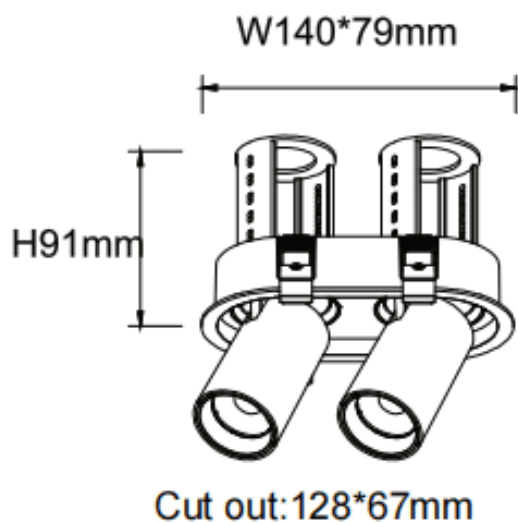

PTT R2 Smart

Lavov downlight from the family PTT R2 Smart with a power of 2x10W and a beam angle of 24°. Finished in Black colour. Trim version. With a total lumen output of 2000lm and a luminous efficacy of 100lm/W. Made in Die Cast Aluminum. Driver Dimmable Casamby ready. CCT 3000K.

Dimensions

Product dimensions (mm) $\varnothing 140 \times 79 \times H91 \text{mm}$

Scheme

Item code	86.D147.2329.02
Product type	Indoor
Category	Downlights
Family	PTT
Subfamily	PTT R2 Smart
Pictograms	

Product	
Real power (W)	2x10
Real luminous flux (Lm)	2000
Luminous efficiency (Lm/W)	100
Beam angle (°)	24
Life time (h)	50000 h L80B10
Colour	Black
Control gear included	Yes
Control gear	Dimmable Casamby ready
Flicker Free	Yes
Light source	LED
Type of LED	COB
Colour temperature (K)	3000
Colour consistency (SDCM)	SDCM3
CRI	90