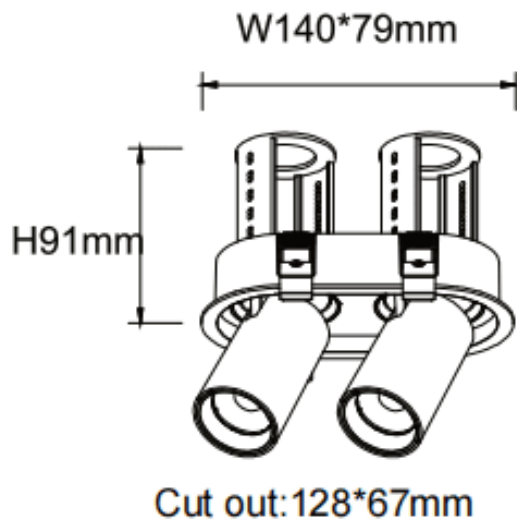

PTT R2 Smart

Lavov downlight from the family PTT R2 Smart with a power of 2x10W and a beam angle of 55°. Finished in White colour. Trim version. With a total lumen output of 2000lm and a luminous efficacy of 100lm/W. Made in Die Cast Aluminum. Driver Dimmable Casamby ready. CCT 3000K.

Dimensions

Product dimensions (mm) $\varnothing 140 \times 79 \times H91 \text{mm}$

Scheme

Item code	86.D147.2349.01
Product type	Indoor
Category	Downlights
Family	PTT
Subfamily	PTT R2 Smart
Pictograms	

Product	
Real power (W)	2x10
Real luminous flux (Lm)	2000
Luminous efficiency (Lm/W)	100
Beam angle (°)	55
Life time (h)	50000 h L80B10
Colour	White
Control gear included	Yes
Control gear	Dimmable Casamby ready
Flicker Free	Yes
Light source	LED
Type of LED	COB
Colour temperature (K)	3000
Colour consistency (SDCM)	SDCM3
CRI	90