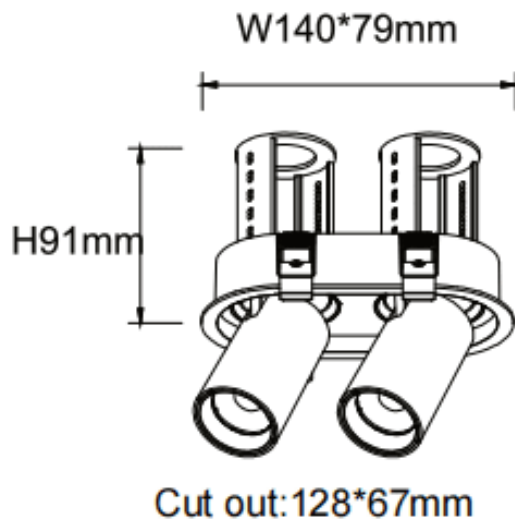

PTT R2 Smart

Lavov downlight from the family PTT R2 Smart with a power of 2x10W and a beam angle of 15°. Finished in White colour. Trim version. With a total lumen output of 2000lm and a luminous efficacy of 100lm/W. Made in Die Cast Aluminum. Driver Dimmable Casamby ready. CCT 4000K.

Dimensions

Product dimensions (mm) $\varnothing 140 \times 79 \times H91 \text{mm}$

Scheme

Item code	86.D147.2419.01
Product type	Indoor
Category	Downlights
Family	PTT
Subfamily	PTT R2 Smart
Pictograms	

Product	
Real power (W)	2x10
Real luminous flux (Lm)	2000
Luminous efficiency (Lm/W)	100
Beam angle (°)	15
Life time (h)	50000 h L80B10
Colour	White
Control gear included	Yes
Control gear	Dimmable Casamby ready
Flicker Free	Yes
Light source	LED
Type of LED	COB
Colour temperature (K)	4000
Colour consistency (SDCM)	SDCM3
CRI	90