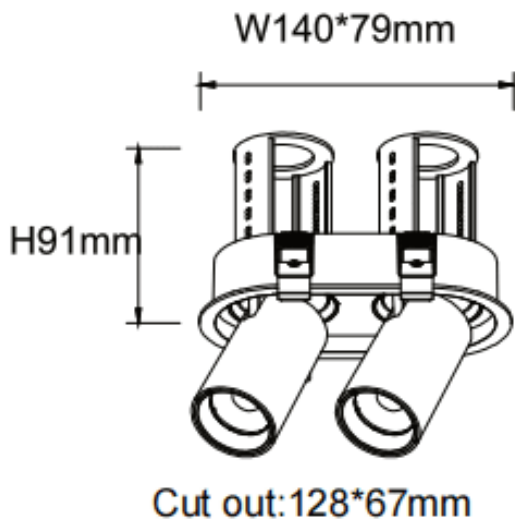

PTT R2 Smart

Lavov downlight from the family PTT R2 Smart with a power of 2x10W and a beam angle of 15°. Finished in Black colour. Trim version. With a total lumen output of 2000lm and a luminous efficacy of 100lm/W. Made in Die Cast Aluminum. Driver Dimmable Casamby ready. CCT 4000K.

Dimensions

Product dimensions (mm) $\varnothing 140 \times 79 \times H91 \text{mm}$

Scheme

Item code	86.D147.2419.02
Product type	Indoor
Category	Downlights
Family	PTT
Subfamily	PTT R2 Smart
Pictograms	

Product	
Real power (W)	2x10
Real luminous flux (Lm)	2000
Luminous efficiency (Lm/W)	100
Beam angle (°)	15
Life time (h)	50000 h L80B10
Colour	Black
Control gear included	Yes
Control gear	Dimmable Casamby ready
Flicker Free	Yes
Light source	LED
Type of LED	COB
Colour temperature (K)	4000
Colour consistency (SDCM)	SDCM<3
CRI	90